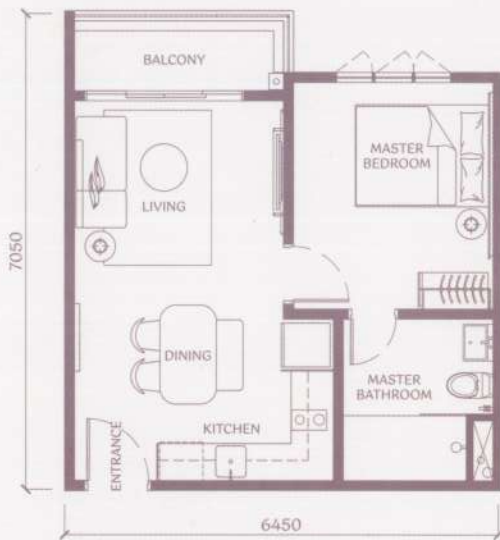

Journey To Your Dream Home

TYPE A

454 sqft | 42.16 sqm
1 Bedroom + 1 Bathroom