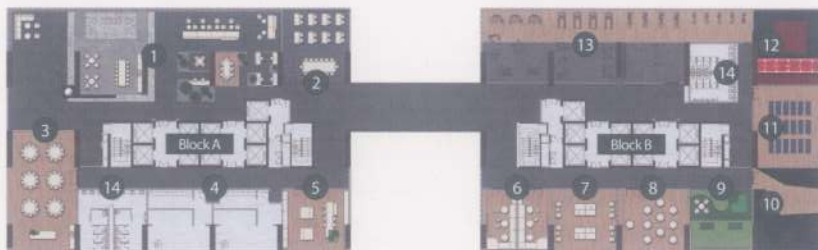

### Level 8 - Facilities Floor

- |                           |   |                              |
|---------------------------|---|------------------------------|
| 1. Lounge Area            | 12. Pool Deck                           | 22. Vista BBQ Pavillion      |
| 2. Artificial Lawn Lounge | 13. Sun Deck                            | 23. Playscape                |
| 3. Indoor Badminton Court | 14. Zen Garden                          | 24. Mini Wall Climbing       |
| 4. Squash Court           | 15. Leisure Seating Hammock             | 25. Outdoor Co-working Space |
| 5. Pavillion              | 16. Splash Pool                         | 26. Jumbo Chess              |
| 6. Onsen Pool             | 17. Stone Garden                        | 27. Washroom M/F             |
| 7. Dry Garden             | 18. Walkway                             | 28. Kindergarten             |
| 8. Spa Pool               | 19. Water Feature                       | 29. Jungle Gym               |
| 9. Wet Deck               | 20. Sunken BBQ Lounge with Herbs Garden | 30. Gaming Lounge            |
| 10. 50m Infinity Pool     | 21. BBQ Lounge                          | 31. Sauna & Washroom M/F     |